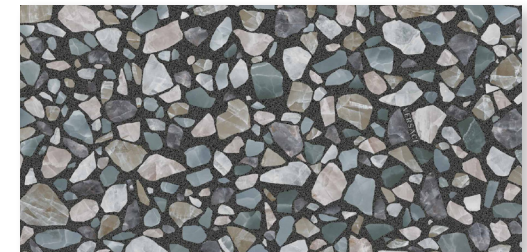

VERSACE GEMSTONE

White Shards | 24"x48"

Diamante | 24"x48"

 **MALINE TILE**
ELEVATE YOUR SHOWROOM

VERSACE
CERAMICS

malinetile.com

Tile
Of
Italy

VERSACE GEMSTONE

PORCELAIN TILE

Technical Data

Thickness	9 mm
Frost Resistant	Yes
Shade Variation	V3
Finish	Polished
Water Absorption	<0.5%
Rectified	Yes

Lead Time

In Stock/Quick Ship

Sizes

Dark Shards | 24"x48"

Colors

Cristallo Miele

Diamante

Dark Shards

Imperial Crystal

Mystery Black

White Shards

Foulard Diamante

Mega Bar Diamante